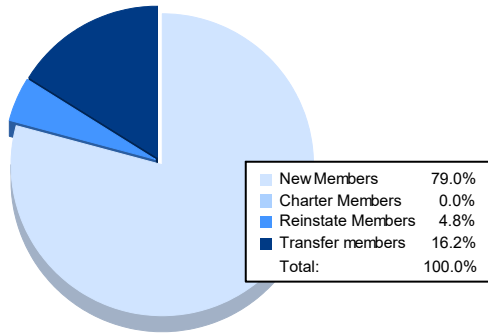

Year	New Clubs	Dropped Clubs	Gain/ Loss Clubs	New Members	Charter Members	Reinstate Members	Transfer Members	Total Member Added	Total Members Dropped	Gain/ Loss Members
2016-2017	1	1	0	66	22	7	13	108	115	-7
2017-2018	1	2	-1	49	20	5	22	96	134	-38
2018-2019	2	1	1	59	67	10	20	156	166	-10
2019-2020	2	3	-1	58	48	3	24	133	137	-4
2020-2021	0	1	-1	83	0	5	17	105	146	-41
<b>Average</b>	<b>1</b>	<b>2</b>	<b>0</b>	<b>63</b>	<b>31</b>	<b>6</b>	<b>19</b>	<b>120</b>	<b>140</b>	<b>-20</b>

### Membership Composition June 2021 Cumulative