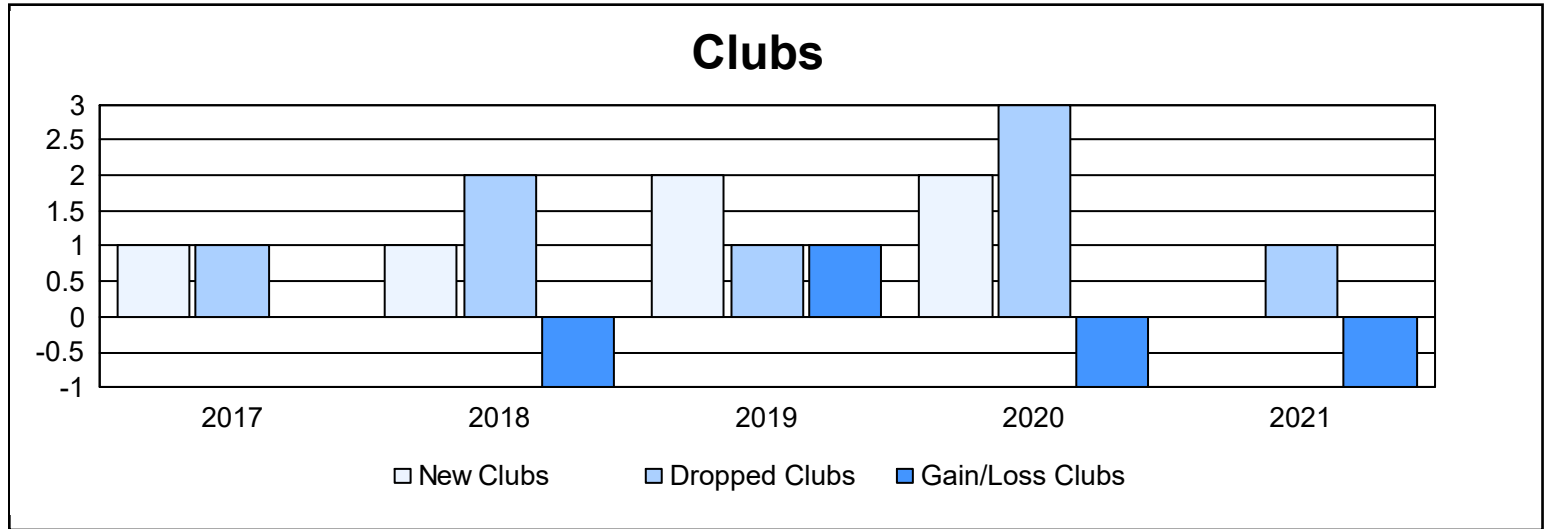

Year	New Clubs	Dropped Clubs	Gain/ Loss Clubs	New Members	Charter Members	Reinstate Members	Transfer Members	Total Member Added	Total Members Dropped	Gain/ Loss Members
2016-2017	1	1	0	66	22	7	13	108	115	-7
2017-2018	1	2	-1	49	20	5	22	96	134	-38
2018-2019	2	1	1	59	67	10	20	156	166	-10
2019-2020	2	3	-1	58	48	3	24	133	137	-4
2020-2021	0	1	-1	83	0	5	17	105	146	-41
<b>Average</b>	<b>1</b>	<b>2</b>	<b>0</b>	<b>63</b>	<b>31</b>	<b>6</b>	<b>19</b>	<b>120</b>	<b>140</b>	<b>-20</b>

### Membership Composition June 2021 Cumulative