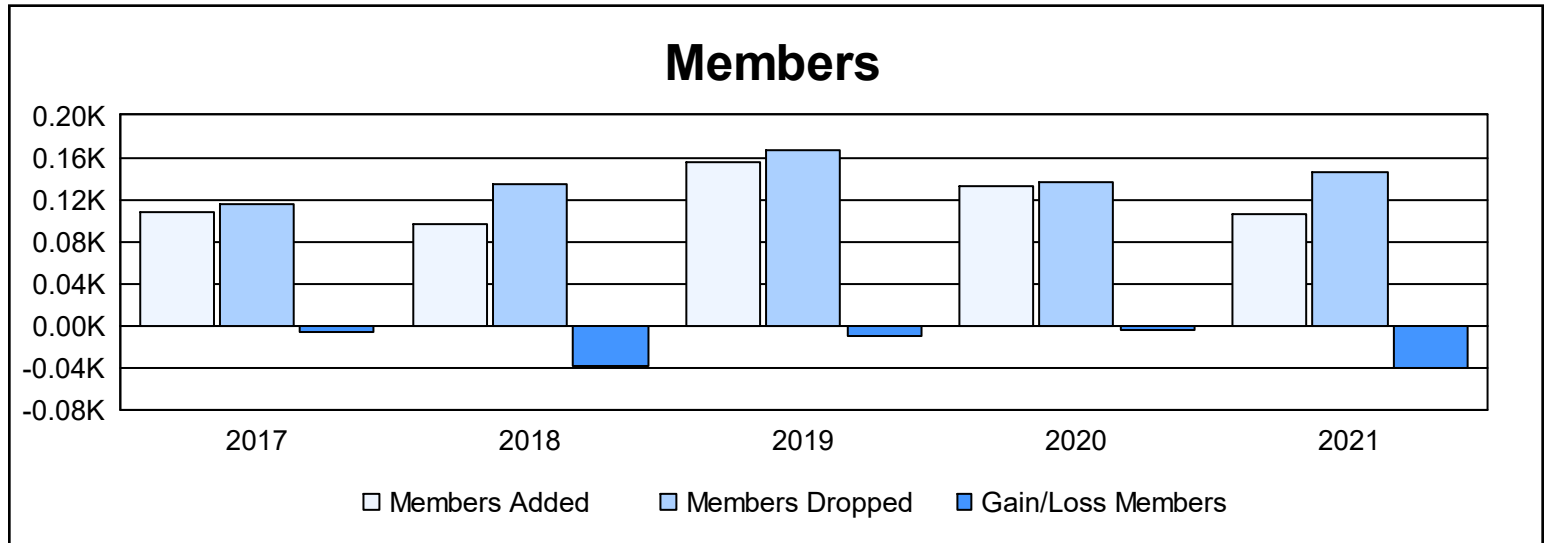

Year	New Clubs	Dropped Clubs	Gain/ Loss Clubs	New Members	Charter Members	Reinstate Members	Transfer Members	Total Member Added	Total Members Dropped	Gain/ Loss Members
2016-2017	1	1	0	66	22	7	13	108	115	-7
2017-2018	1	2	-1	49	20	5	22	96	134	-38
2018-2019	2	1	1	59	67	10	20	156	166	-10
2019-2020	2	3	-1	58	48	3	24	133	137	-4
2020-2021	0	1	-1	83	0	5	17	105	146	-41
<b>Average</b>	<b>1</b>	<b>2</b>	<b>0</b>	<b>63</b>	<b>31</b>	<b>6</b>	<b>19</b>	<b>120</b>	<b>140</b>	<b>-20</b>

### Membership Composition June 2021 Cumulative